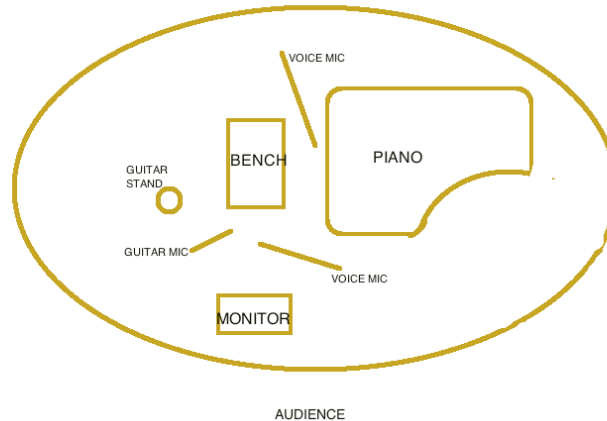

TECH RIDER LAU NOAH

Guitar-piano-voice

FOR VOICE

2 DYNAMIC MIC

2 XLR CABLES

2 BOOM MIC STANDS

FOR GUITAR

either: - DPA MIC FOR GUITAR

- CONDENSER MIC

1 SHORT BOOM MIC STAND

1 ¼ INCH CABLE

1 MONITOR

Guitar has pick-up therefore goes both through DI and through mic

LAU NOAH TECH